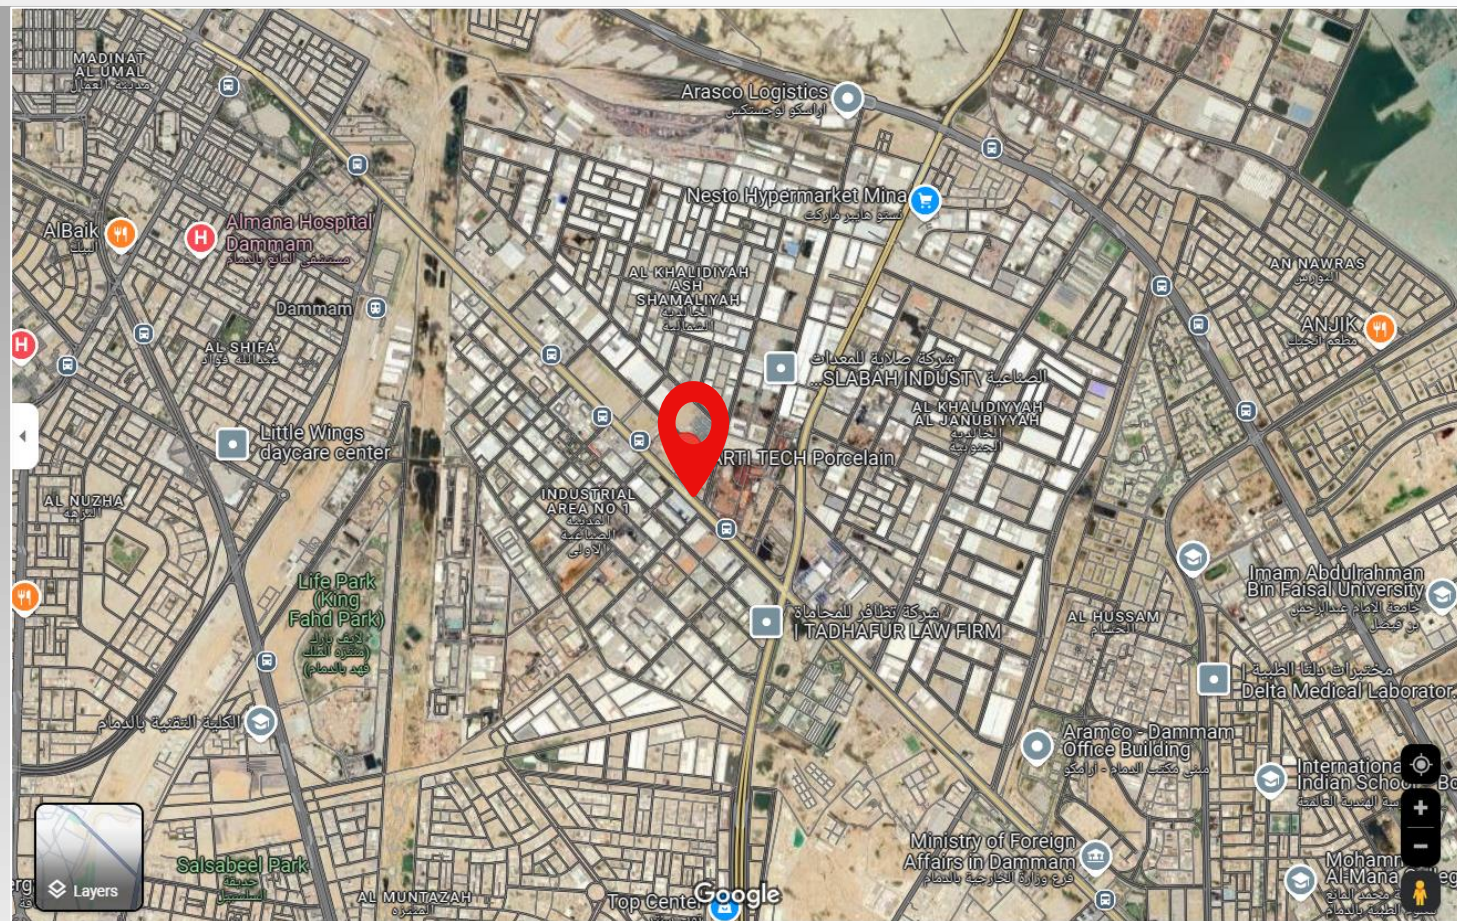

E EXCELLENCE

S SURFACE

I INSTALLATION

G GROUND WORK

N NATURE 'BEAUTY

AMTAR DESIGN دیزاین اَمْتَار

**North, King Fahd Road,
Al khalidiyah , Dammam-KSA**

CONTENTS